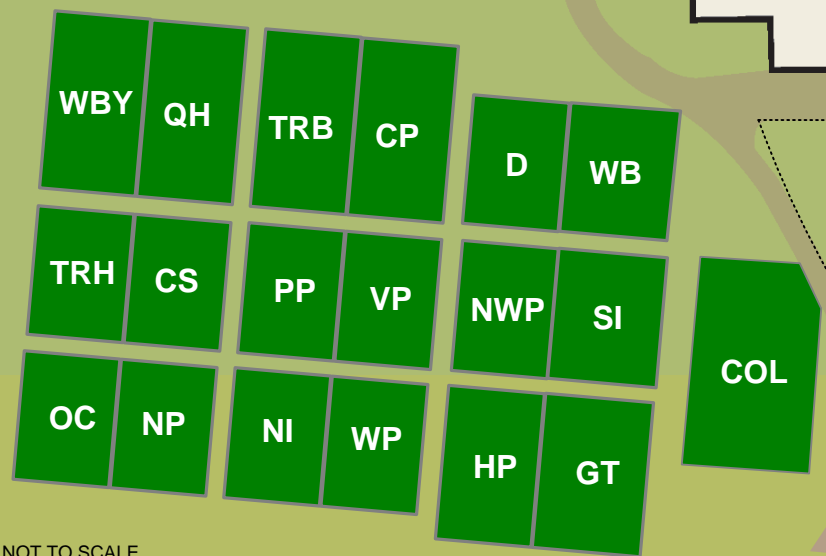

AQUA ZONE & SPECTATOR ENTRY

**Aqua Zone**  
 - CAS Swim Store  
 - Kettle Korn  
 - California Pizza Kitchen Truck

RED POOL SWIMMER EXIT

AREA RESERVED FOR YOUTH AND SPORTS GROUP EXHIBITORS

WALKWAY FROM REAR PARKING LOTS

- ○ Swimmer's Entrance
- Blue Pool Ready Bench
- Red Pool Ready Bench
- Spectator Seating Areas
- Team Compound Areas

NOT TO SCALE

v5 (08/11/10)